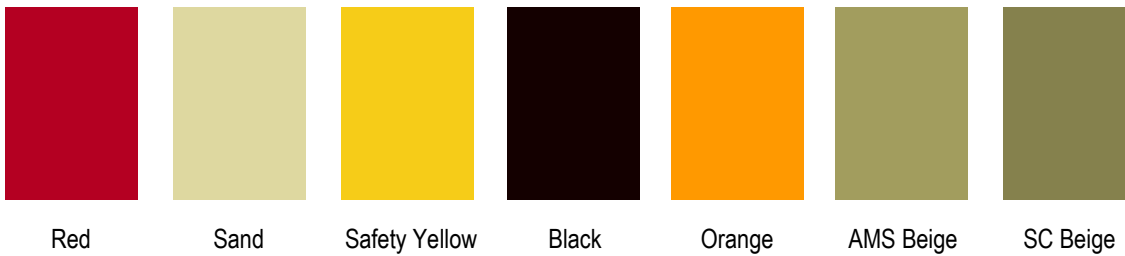

SMB SERIES: Surface-Mounted Acrylic Bubble & Steel Cabinet. CRS with six standard powder-coated colors to choose from below:

CLEAR VU, CLASSIC, CORNER VU, CROWLINE HOSE & VALVE CABINETS: CRS with white powder coat standard. Optional colors are below at additional cost. Custom colors also available - please provide paint chip.

ECONOMYLINE SERIES: CRS with gray hammertone powder-coat finish, Colors above also available at additional cost.

Gray Hammertone

DECORLINE SERIES: CRS with white or gray hammertone powder-coat finish. Colors above also available at additional cost.

Gray Hammertone

White Hammertone

 <p>JL INDUSTRIES</p> <p>ACTIVAR INC. <i>Construction Products Group</i></p> <p><small>www.activarcp.com</small></p>	<p>SAMSON PAINT COLORS GUIDE</p> <p>Note: The colors shown above are similar to, but not exactly the painted colors. Please request a color sample for the most accurate color selection.</p>
<p>HEADQUARTERS & CUSTOMER SERVICE: 4450 WEST 78TH ST CIRCLE, BLOOMINGTON, MN 55435-5416 PH: 800-554-6077 FAX: 952-835-2218</p> <p>EMAIL: SALES@JLINDUSTRIES.COM WWW.ACTIVARCPG.COM</p> <p>ACPG SOUTHEAST (THOMAS ENTERPRISES): FT MEYERS, FL PH: 239-693-7500 FAX: 239-693-7501 ACPG WEST COAST (SAMSON PRODUCTS): COMMERCE, CA</p> <p>ACPG WAREHOUSES: DALLAS TX, LANCASTER PA, ATLANTA GA, CHICAGO IL</p>	