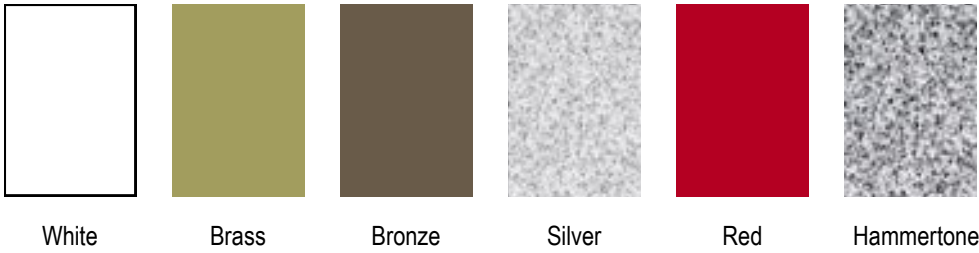

SMB SERIES: Surface-Mounted Acrylic Bubble & Steel Cabinet. CRS with six standard powder-coated colors to choose from below:

CLEAR VU, CLASSIC, CORNER VU, CROWLINE HOSE & VALVE CABINETS: CRS with white powder coat standard. Optional colors are below at additional cost. Custom colors also available - please provide paint chip.

ECONOMYLINE SERIES: CRS with gray hammertone powder-coat finish, Colors above also available at additional cost.

Gray Hammertone

DECORLINE SERIES: CRS with white or gray hammertone powder-coat finish. Colors above also available at additional cost.